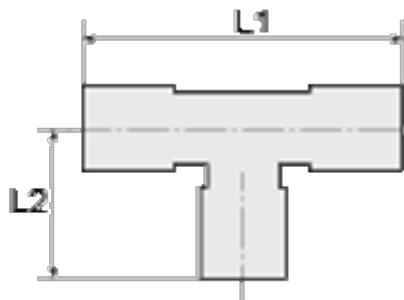

Article number: 58649006ES

Description: Stainless steel Tee 49.006, $\text{Ø}6/\text{Ø}6/\text{Ø}6$, - for tube

Measures

L1 = 42

L2 = 20